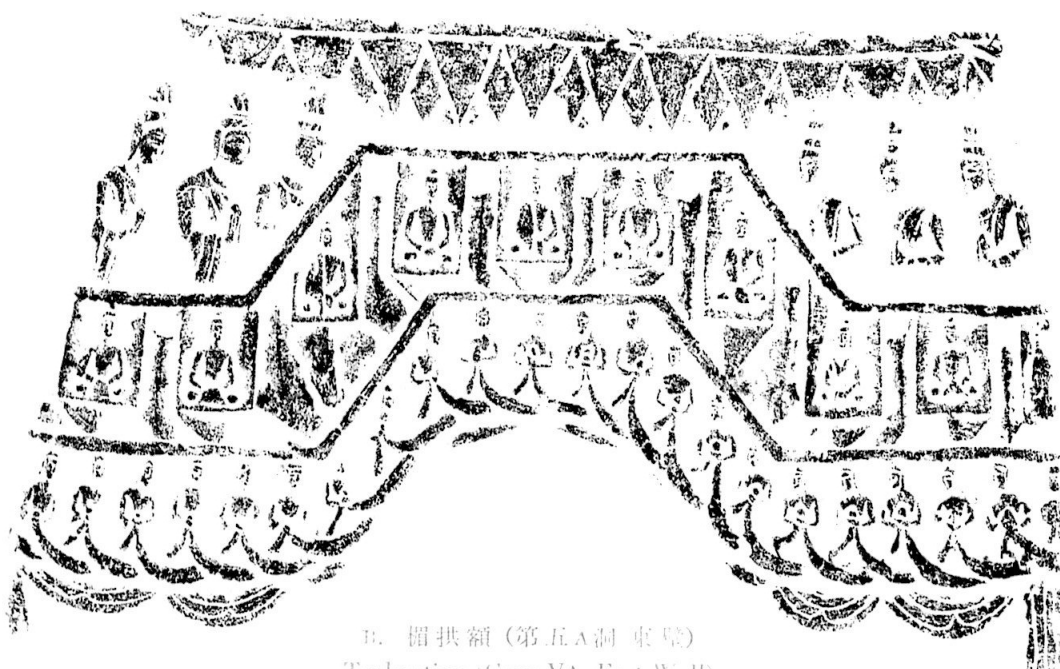

A. 蓮瓣帶と間拱額 (南壁中央部) Lotus-Petal Band and Trabeations (South Wall, Central Part)

B. 蓮瓣臺座と小龕 (南壁西部下層) Lotus Throne and Niches (South Wall, West Part, Lower Storey)

D. 菩薩寶冠 (北壁右脇侍菩薩) Bodhisattva's Crown (North Wall, Right Attendant Bodhisattva)

E. 蓮瓣臺座 (東壁坐佛龕12) Lotus Throne (East Wall, Niche 12)

E. 蓮瓣寶座 (東壁坐佛龕12)
Lotus Throne (East Wall, Niche 12)

F. 拱柱 (南壁二佛並坐龕11)
Side Post (South Wall, Niche 11)

C. 帷幕 (南壁中央部)
Looped Drapery
(South Wall, Central Part)

G. 光背 (西壁右脇侍佛) Nimbus (West Wall, Right Attendant Buddha)

A. 天井 (第五A洞) Ceiling (Cave VA)

B. 床 (第五A洞) Floor (Cave VA)

A. 光背 (第五洞 東方小窟)
Nimbus (Eastern Cave of Cave V)

B. 楣拱額 (第五A洞 東壁)
Trabeation (Cave VA, East Wall)

C. 善賢菩薩と踰城太子 (第五A洞 南壁)
Semantabhadra and Riding Prince (Cave VA, South Wall)