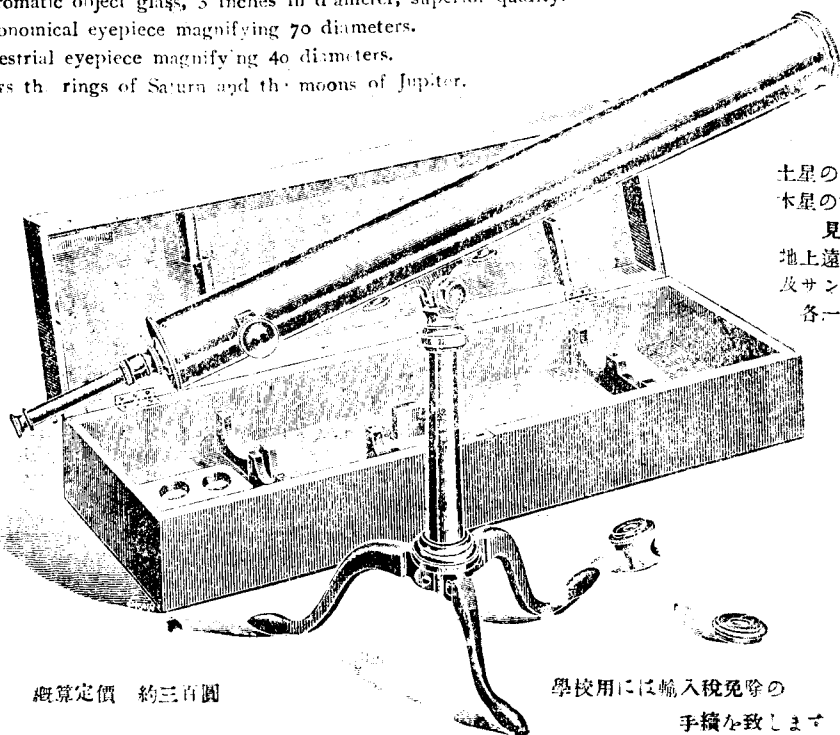

いざ

天界旅行に登りませう

萬有の生氣に觸るるために
オットウェイ望遠鏡を持つて

Solid brass body, 3ft. 6 inches in length.
Achromatic object glass, 3 inches in diameter, superior quality.
Astronomical eyepiece magnifying 70 diameters.
Terrestrial eyepiece magnifying 40 diameters.
Shows the rings of Saturn and the moons of Jupiter.